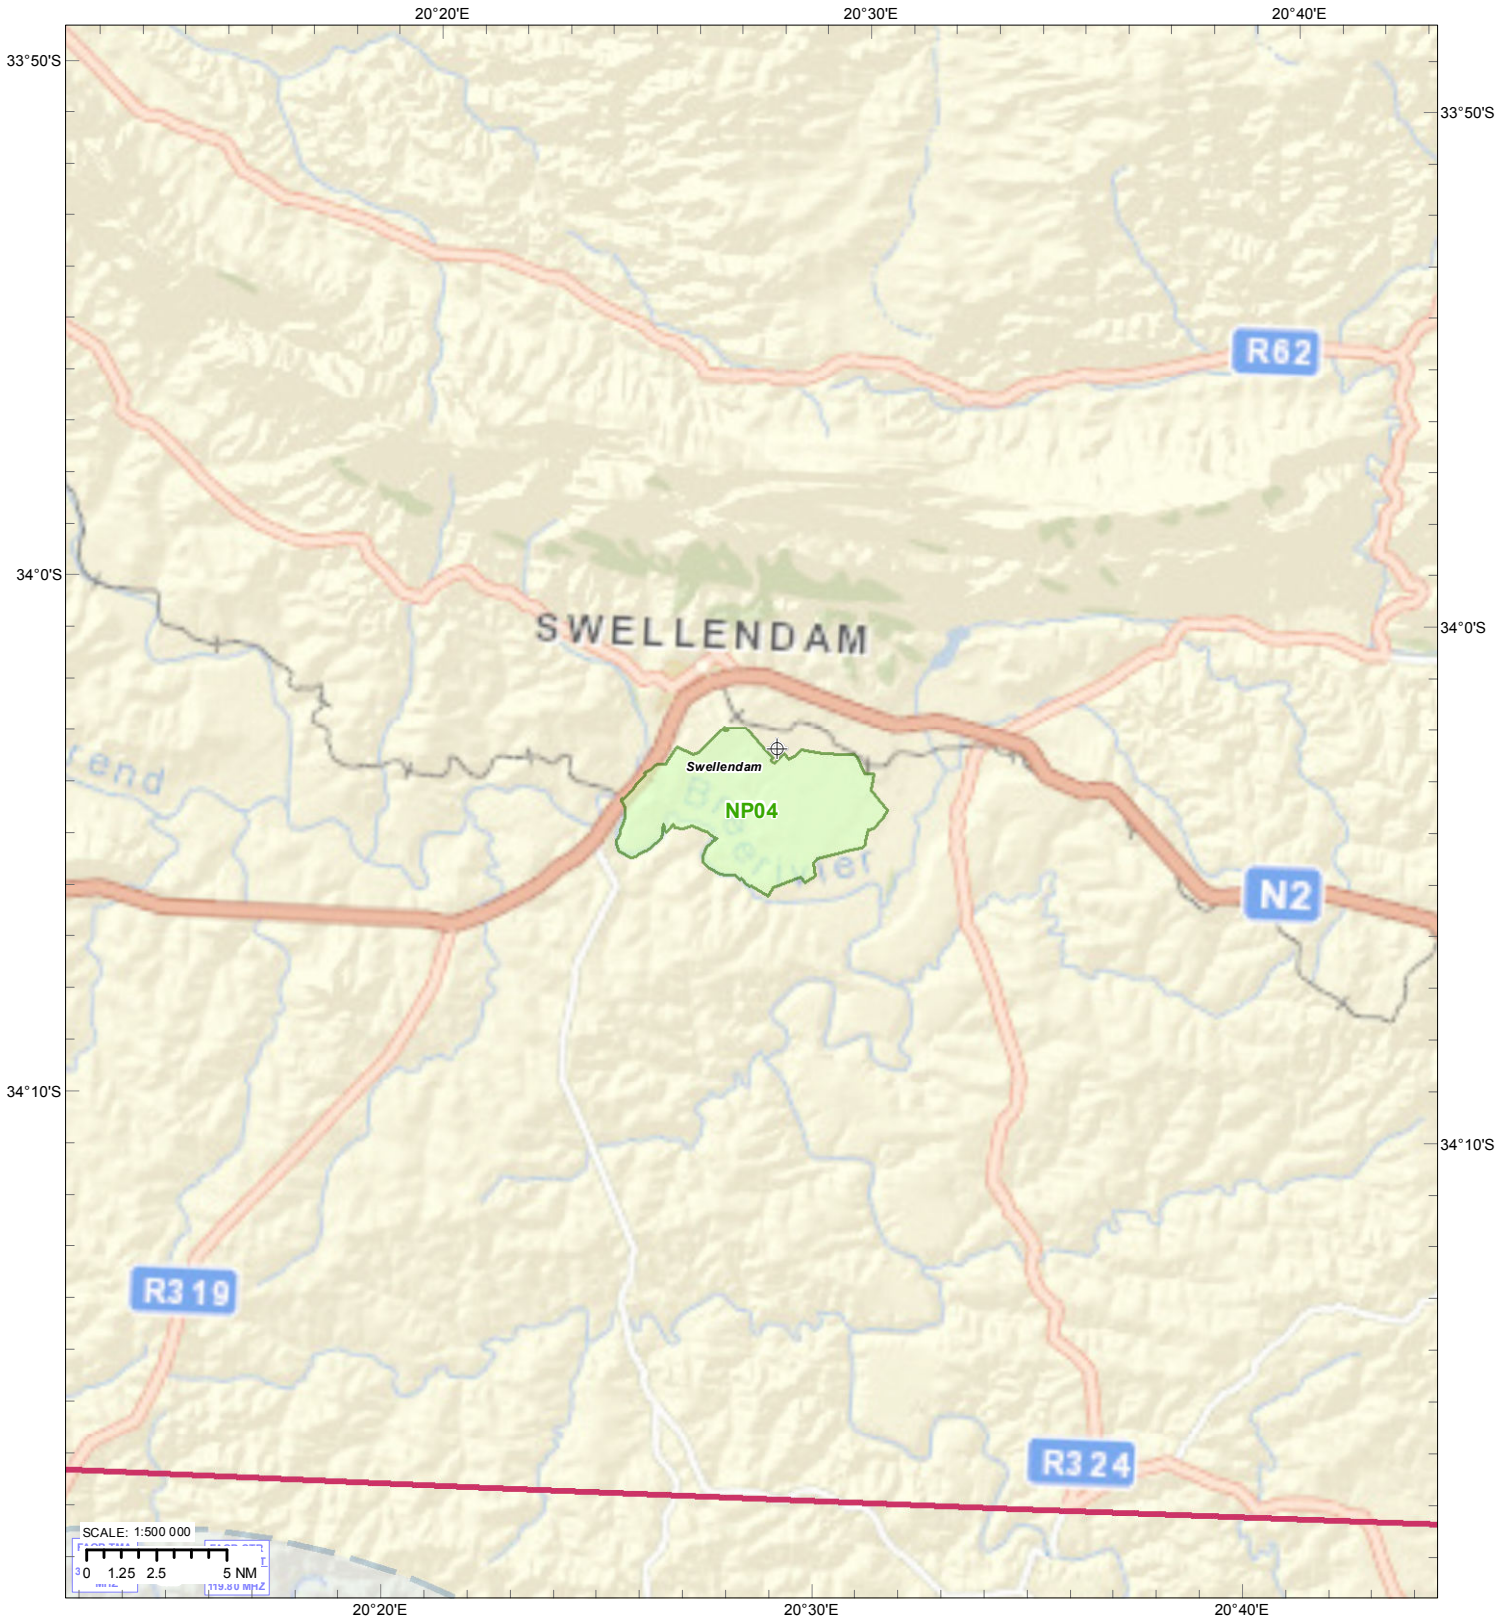

NATIONAL PARKS
Bontebok National Park

NP Nr	Name	Highest Point (ft)	NEMPAA (ft)	MNM ALT (ft)
NP04	Bontebok National Park	650	2500	3150

SOURCE: SAPAD_OR_2014_02